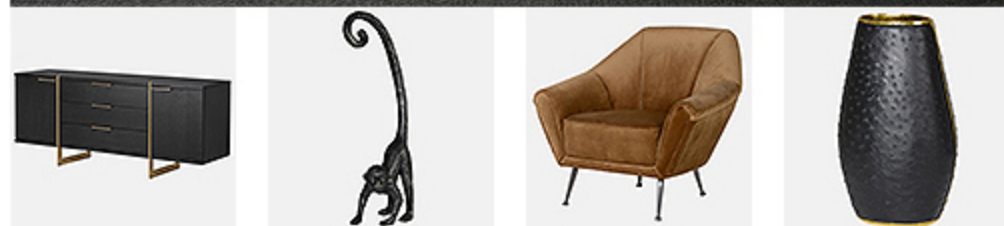

TREND 4 (Dark browns)

1. EGN179
Set Of Two Marble Effect Trays
H:40 W:480 D:350mm.
2. XMX028
Blk Monkey Tall Tail Deco
H:600mm.
3. EGN134
Lg Wh Marble Print
H:925 W:1820mm.
4. NFC006
Brush.Elm & Copp.Sideboard
H:890 W:1920 D:500mm.
5. SZU098
Extra Large Alang Alang
Amber Reed Diffuser
H:310 W:160 D:160mm.
6. SAB005
Gold Table Lamp With White Shade
H:650 W:350 D:150mm.
7. DFY009
Large Tri Geometric
Monochrome Jar
H:340 W:160 D:160mm.

KA054

XMX028

HZH389

SDG196

8. DFY010
Small Square Op-Art
Monochrome Jar
H:255 W:165 D:165mm.

EGN179

MGF042

AAT109