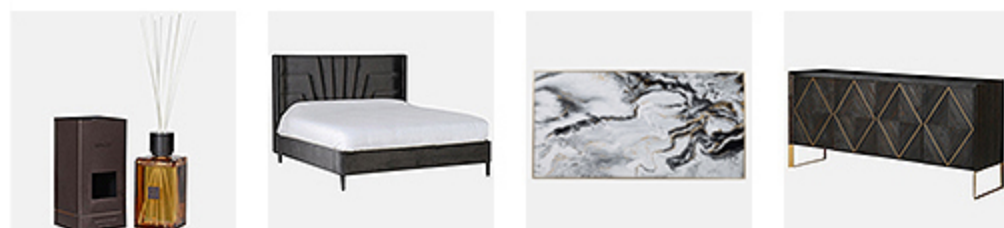

TREND 4 (Dark browns)

1. EGN179
Set Of Two Marble Effect Trays
H:40 W:480 D:350mm.
2. XMX028
Blk Monkey Tall Tail Deco
H:600mm.
3. EGN134
Lg Wh Marble Print
H:925 W:1820mm.
4. NFC006
Brush.Elm & Copp.Sideboard
H:890 W:1920 D:500mm.
5. SZU098
Extra Large Alang Alang
Amber Reed Diffuser
H:310 W:160 D:160mm.
6. SAB005
Gold Table Lamp With White Shade
H:650 W:350 D:150mm.
7. DFY009
Large Tri Geometric
Monochrome Jar
H:340 W:160 D:160mm.

KA054

XMX028

HZH389

SDG196

8. DFY010
Small Square Op-Art
Monochrome Jar
H:255 W:165 D:165mm.

EGN179

MGF042

AAT109

KOW1606

9. JGB033
Gold Mosaic Hurricane
H:150 Dia:140mm.

SZU098

SFW012

EGN134

NFC006

NFC008

ABR001