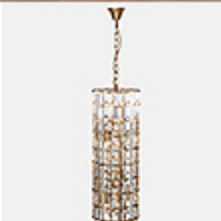

TREND 3 (Animal prints / soft golds)

1. WDC011
Black & White Framed Canvas
H:1270 W:1270mm.
2. DHX013
Indigo Ink Glass Vase
H:270 Dia:180mm.
3. STN703
3 Panel Iron Fire Screen
H:740 W:1260mm.
4. SDG186
Large White Faux Coral on Stand
H:760 W:580 D:200mm.
5. SDG185
Small White Faux Coral on Stand
H:610 W:360 D:130mm.
6. PRD305
White Orchid Phalaenopsis Floppy
H:830mm.
7. MEY437
Leopard Velvet Armchair
H:850 W:720 D:800mm.
8. SDG196
Faux Ostrich Skin Dry Flower Vase
H:320 W:180 D:120mm.
9. FPC035
Gold Twist Coffee Table
H:460 W:900 L:900mm.
10. MEY435
Gold Leopard Print Chair
H:850 W:660 D:780mm.
11. MFC005
Gold/Blk 2 Door Cabinet
H:810 W:1000 D:400mm.
12. SKE235
Deco Antique Brass Rod Wall Light
H:400 W:150 D:100mm.
13. SML043
Brass & Acrylic Rod Floor Lamp with Shade
H:1510 Dia:510mm.

PCE191

MEY437

NEX029

EGN095

STN1263

SHF002

MEY435

SHF003