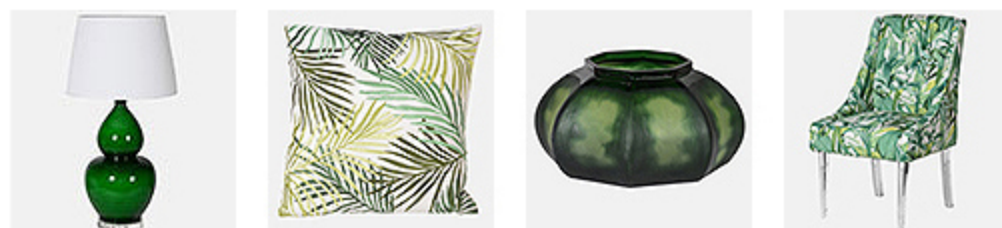

CHA389

EGN121

PHD026

HZS006