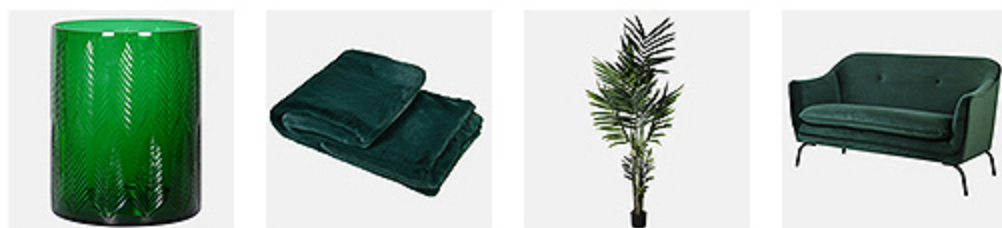

LTN027

AYH064

PRD1877

N028