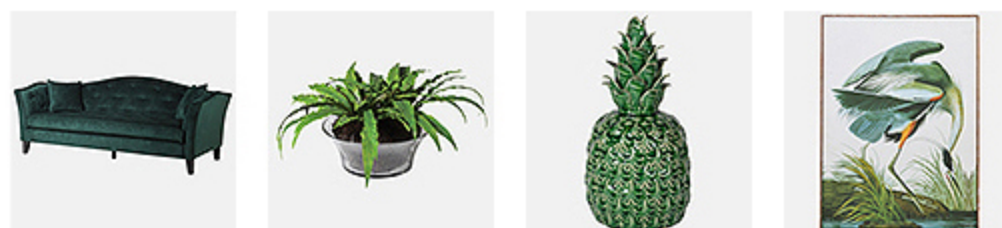

SJT180

KMM749

HSH097

RJC113