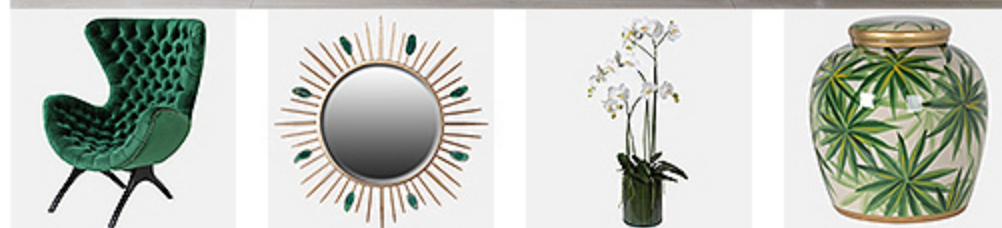

TREND 2 (Green)

1. INT4338  
Chateau Bookcase  
H:2550 W:3020 D:690mm.
2. EGN114  
White Faux Coral Decoration  
H:170 W:230 D:200mm.
3. HFN096  
White Kensington Extending  
Oval Dining Table  
H:780 W:1100 L:1720mm.
4. HZS006  
Tropical Print Dining Chair  
with Acrylic Legs  
H:1030 W:580 D:670mm.