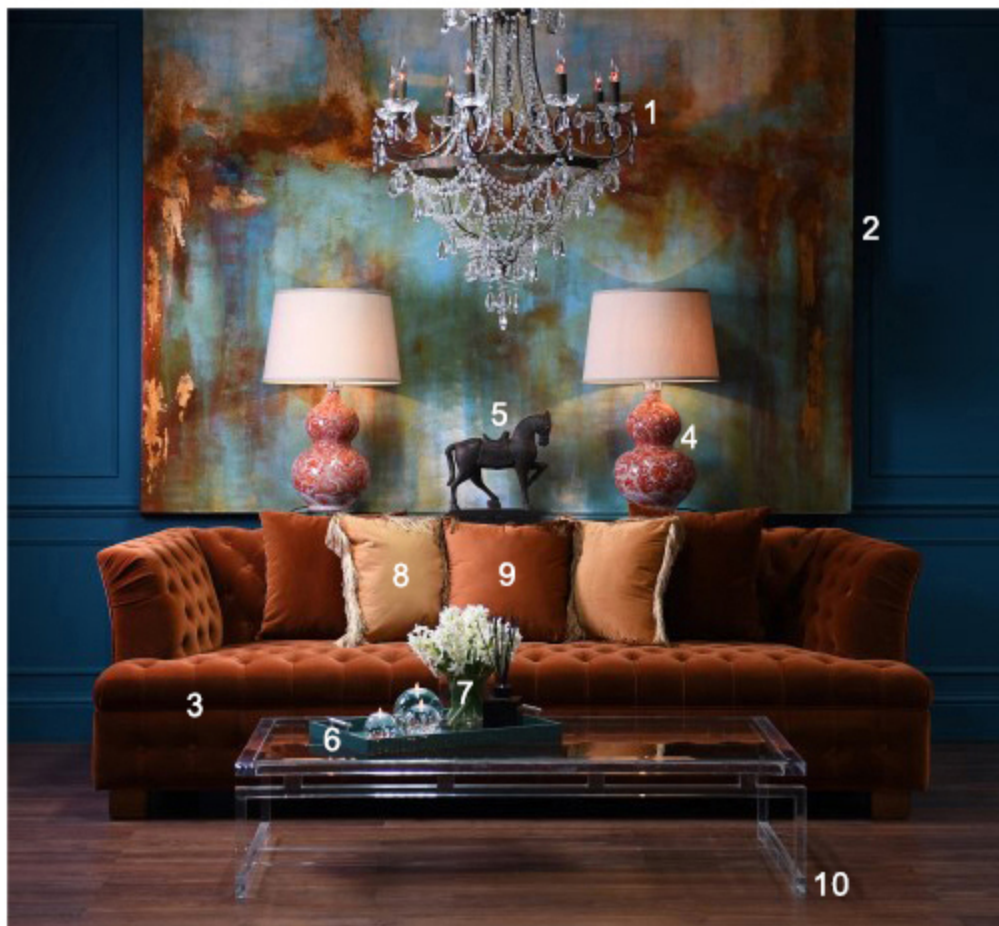

## TREND 1

(Orange / mustard / Autumn tones)

1. STN1052  
Large Glass Droplets Chandelier  
H:1100 D:790mm.
2. CTV001  
Large Blues, Golds & Ambers Abstract  
H:1780 W:2440mm.
3. CTC174  
Lismore Sofa  
H:750 W:2450 D:1000mm.
4. JNC201  
Bulbous Patterned Lamp  
H:770 Dia:460mm.
5. QHU176  
Decorative Black Horse  
H:370 W:355 D:100mm.
6. HVW023  
Large Mottled Green Tray  
W:350 L:560mm.
7. HAC377  
White Hyacinth In Cylindrical Glass Vase  
H:320 W:300mm.
8. NDM586  
Mustard Edged C/Cover  
H:400 W:400mm.
9. NDM587  
Tan Edged Cushion Cover  
H:400 W:400mm.
10. AAT056  
Glass Top Acrylic Coffee Table  
H:330 W:1400 D:800mm.